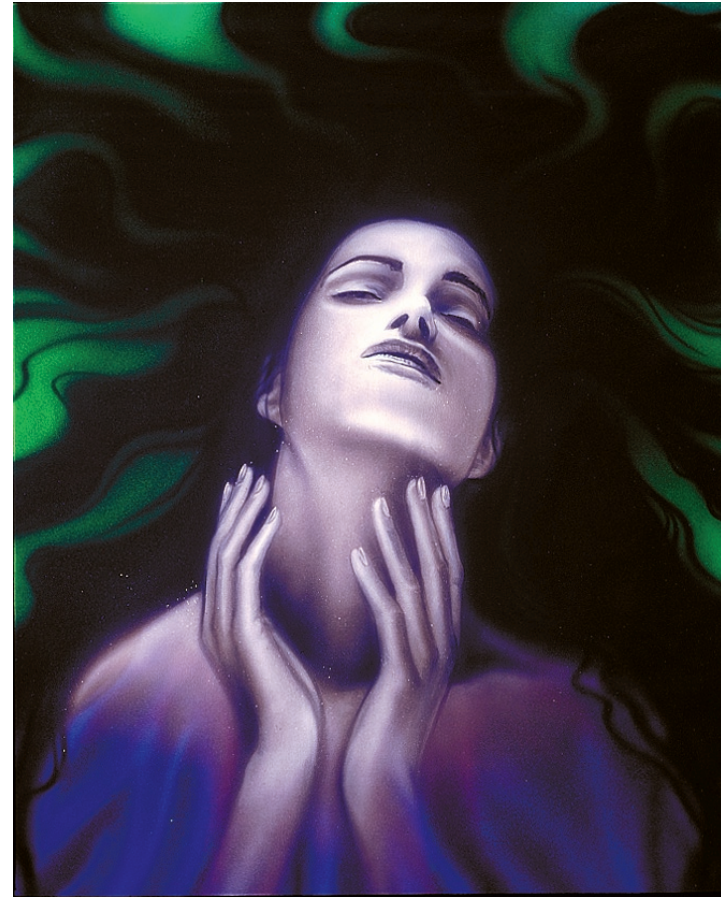

The World's UV Scenic Design & Painting Experts

Under Ambient Light

Transformed under UV Light

The Woman in the Dream *Complete Invisible Style* 8' x 10'

For more information, visit our website at www.uvfx.com